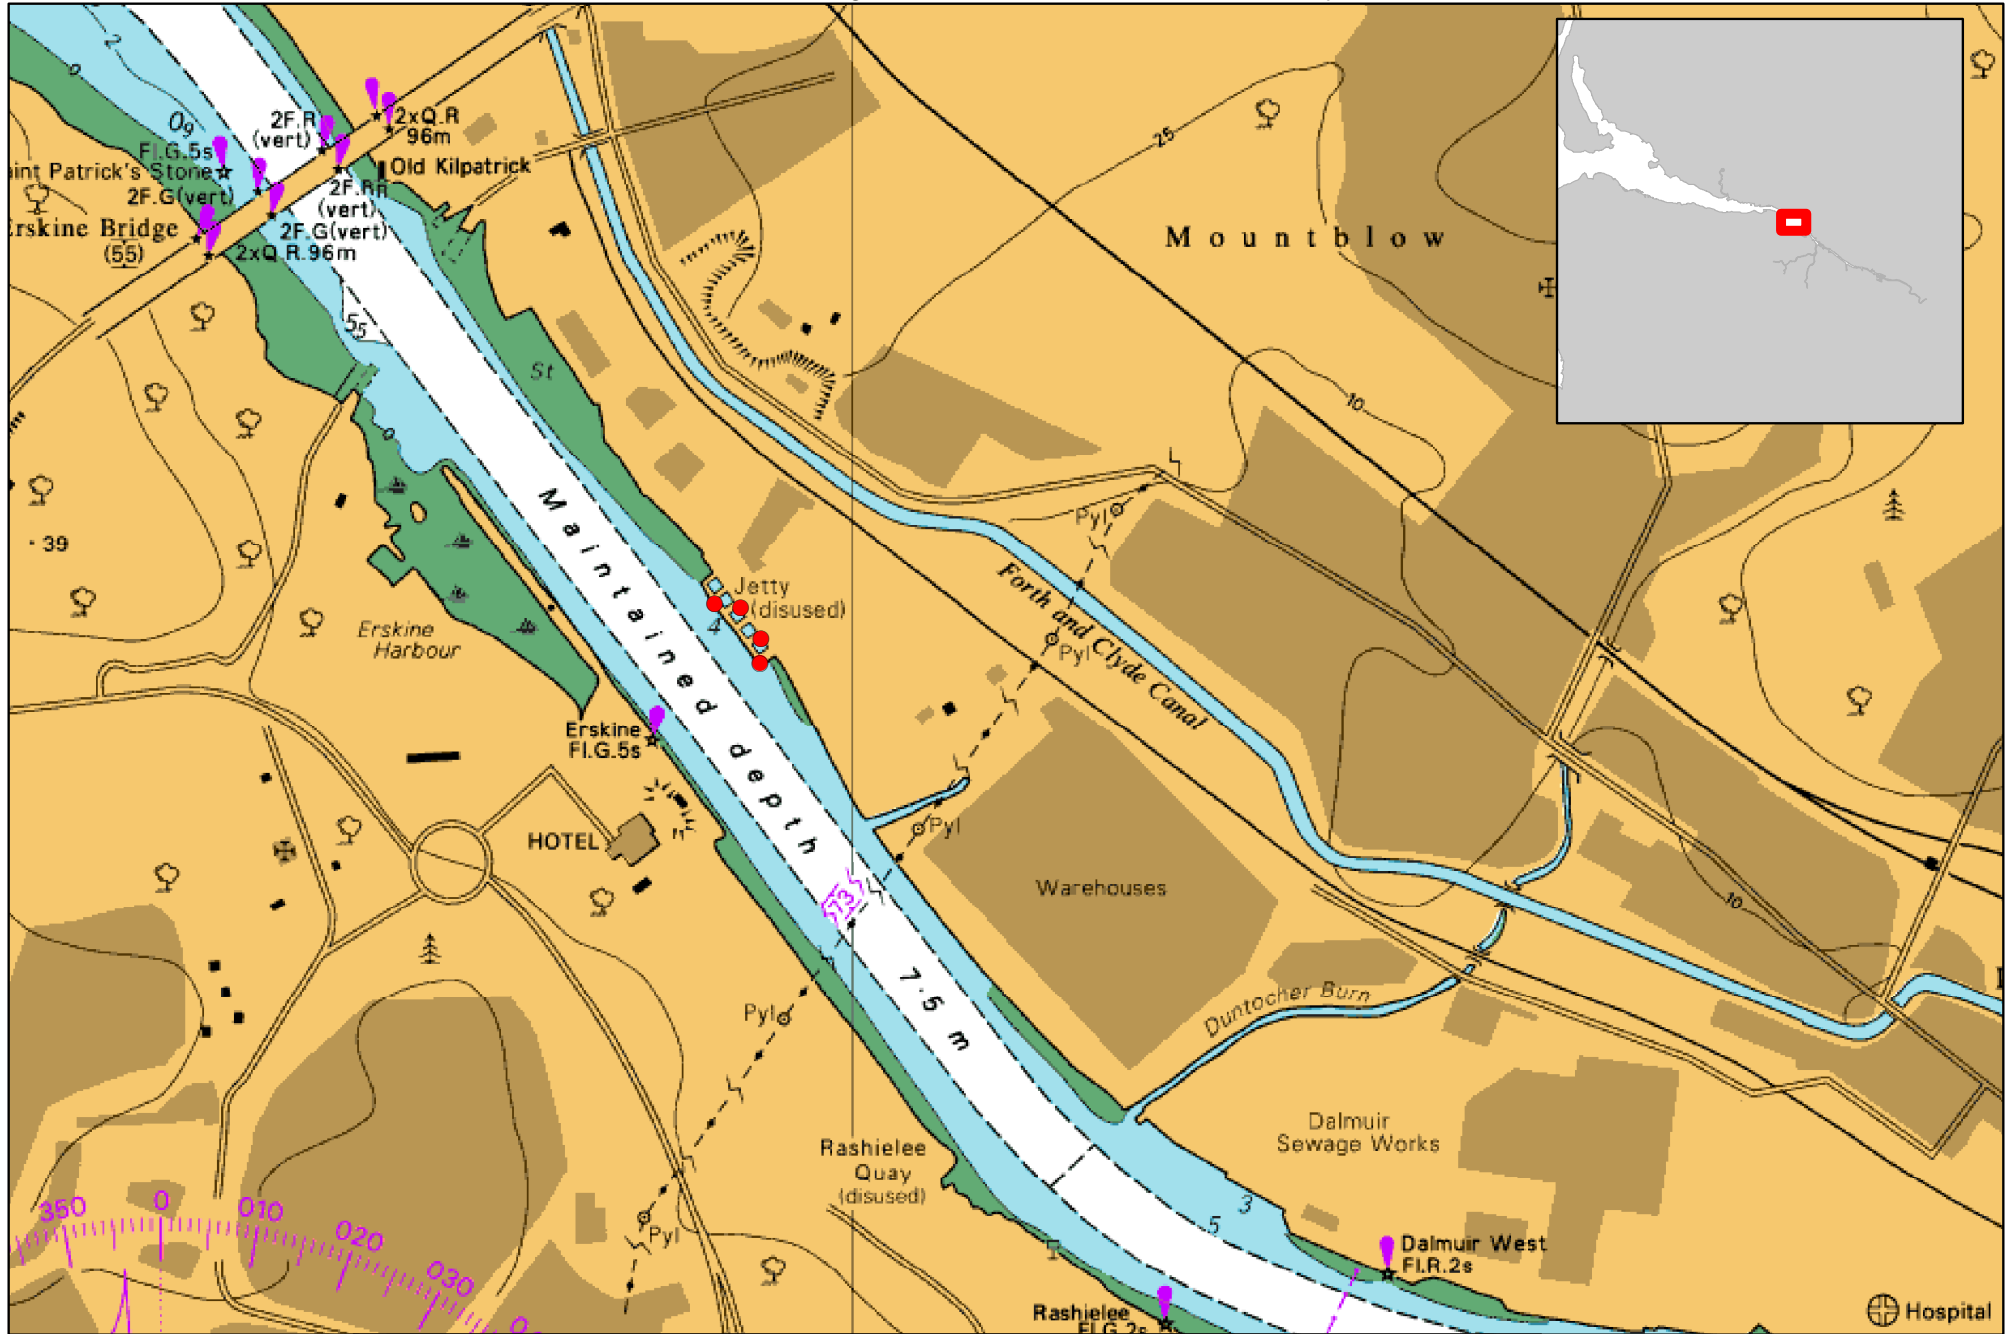

Annex One for Licence MS-00008746
Chart Showing the Location of the Licensed Activity

NOT FOR NAVIGATION. Created by Scottish Government (Marine Scotland) 20□□□□.
© Crown Copyright, All rights reserved. OceanWise Licence No. EK001-20140401. Ordnance Survey Licence No. 100024655.